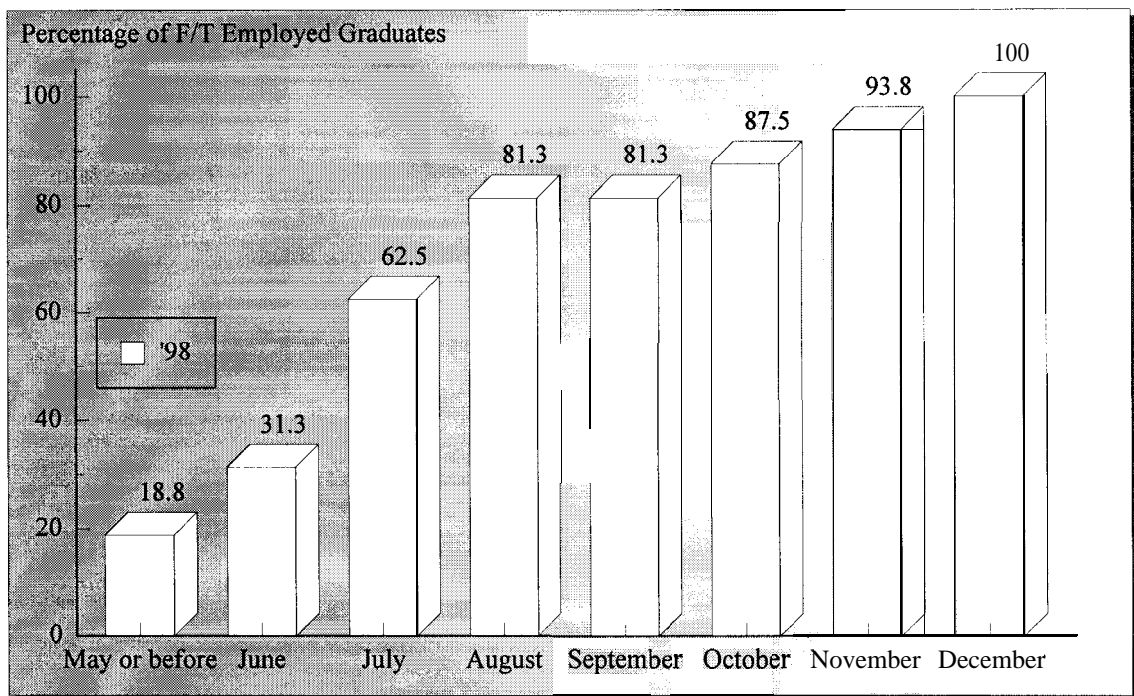

## IV. Time Taken to Secure Employment

Among those graduates who were in full-time employment, 8 1% secured their first job offer before the end of August. The figure increased to 100% by the end of December. (Figure 1)

Figure 1. Time taken to secure employment